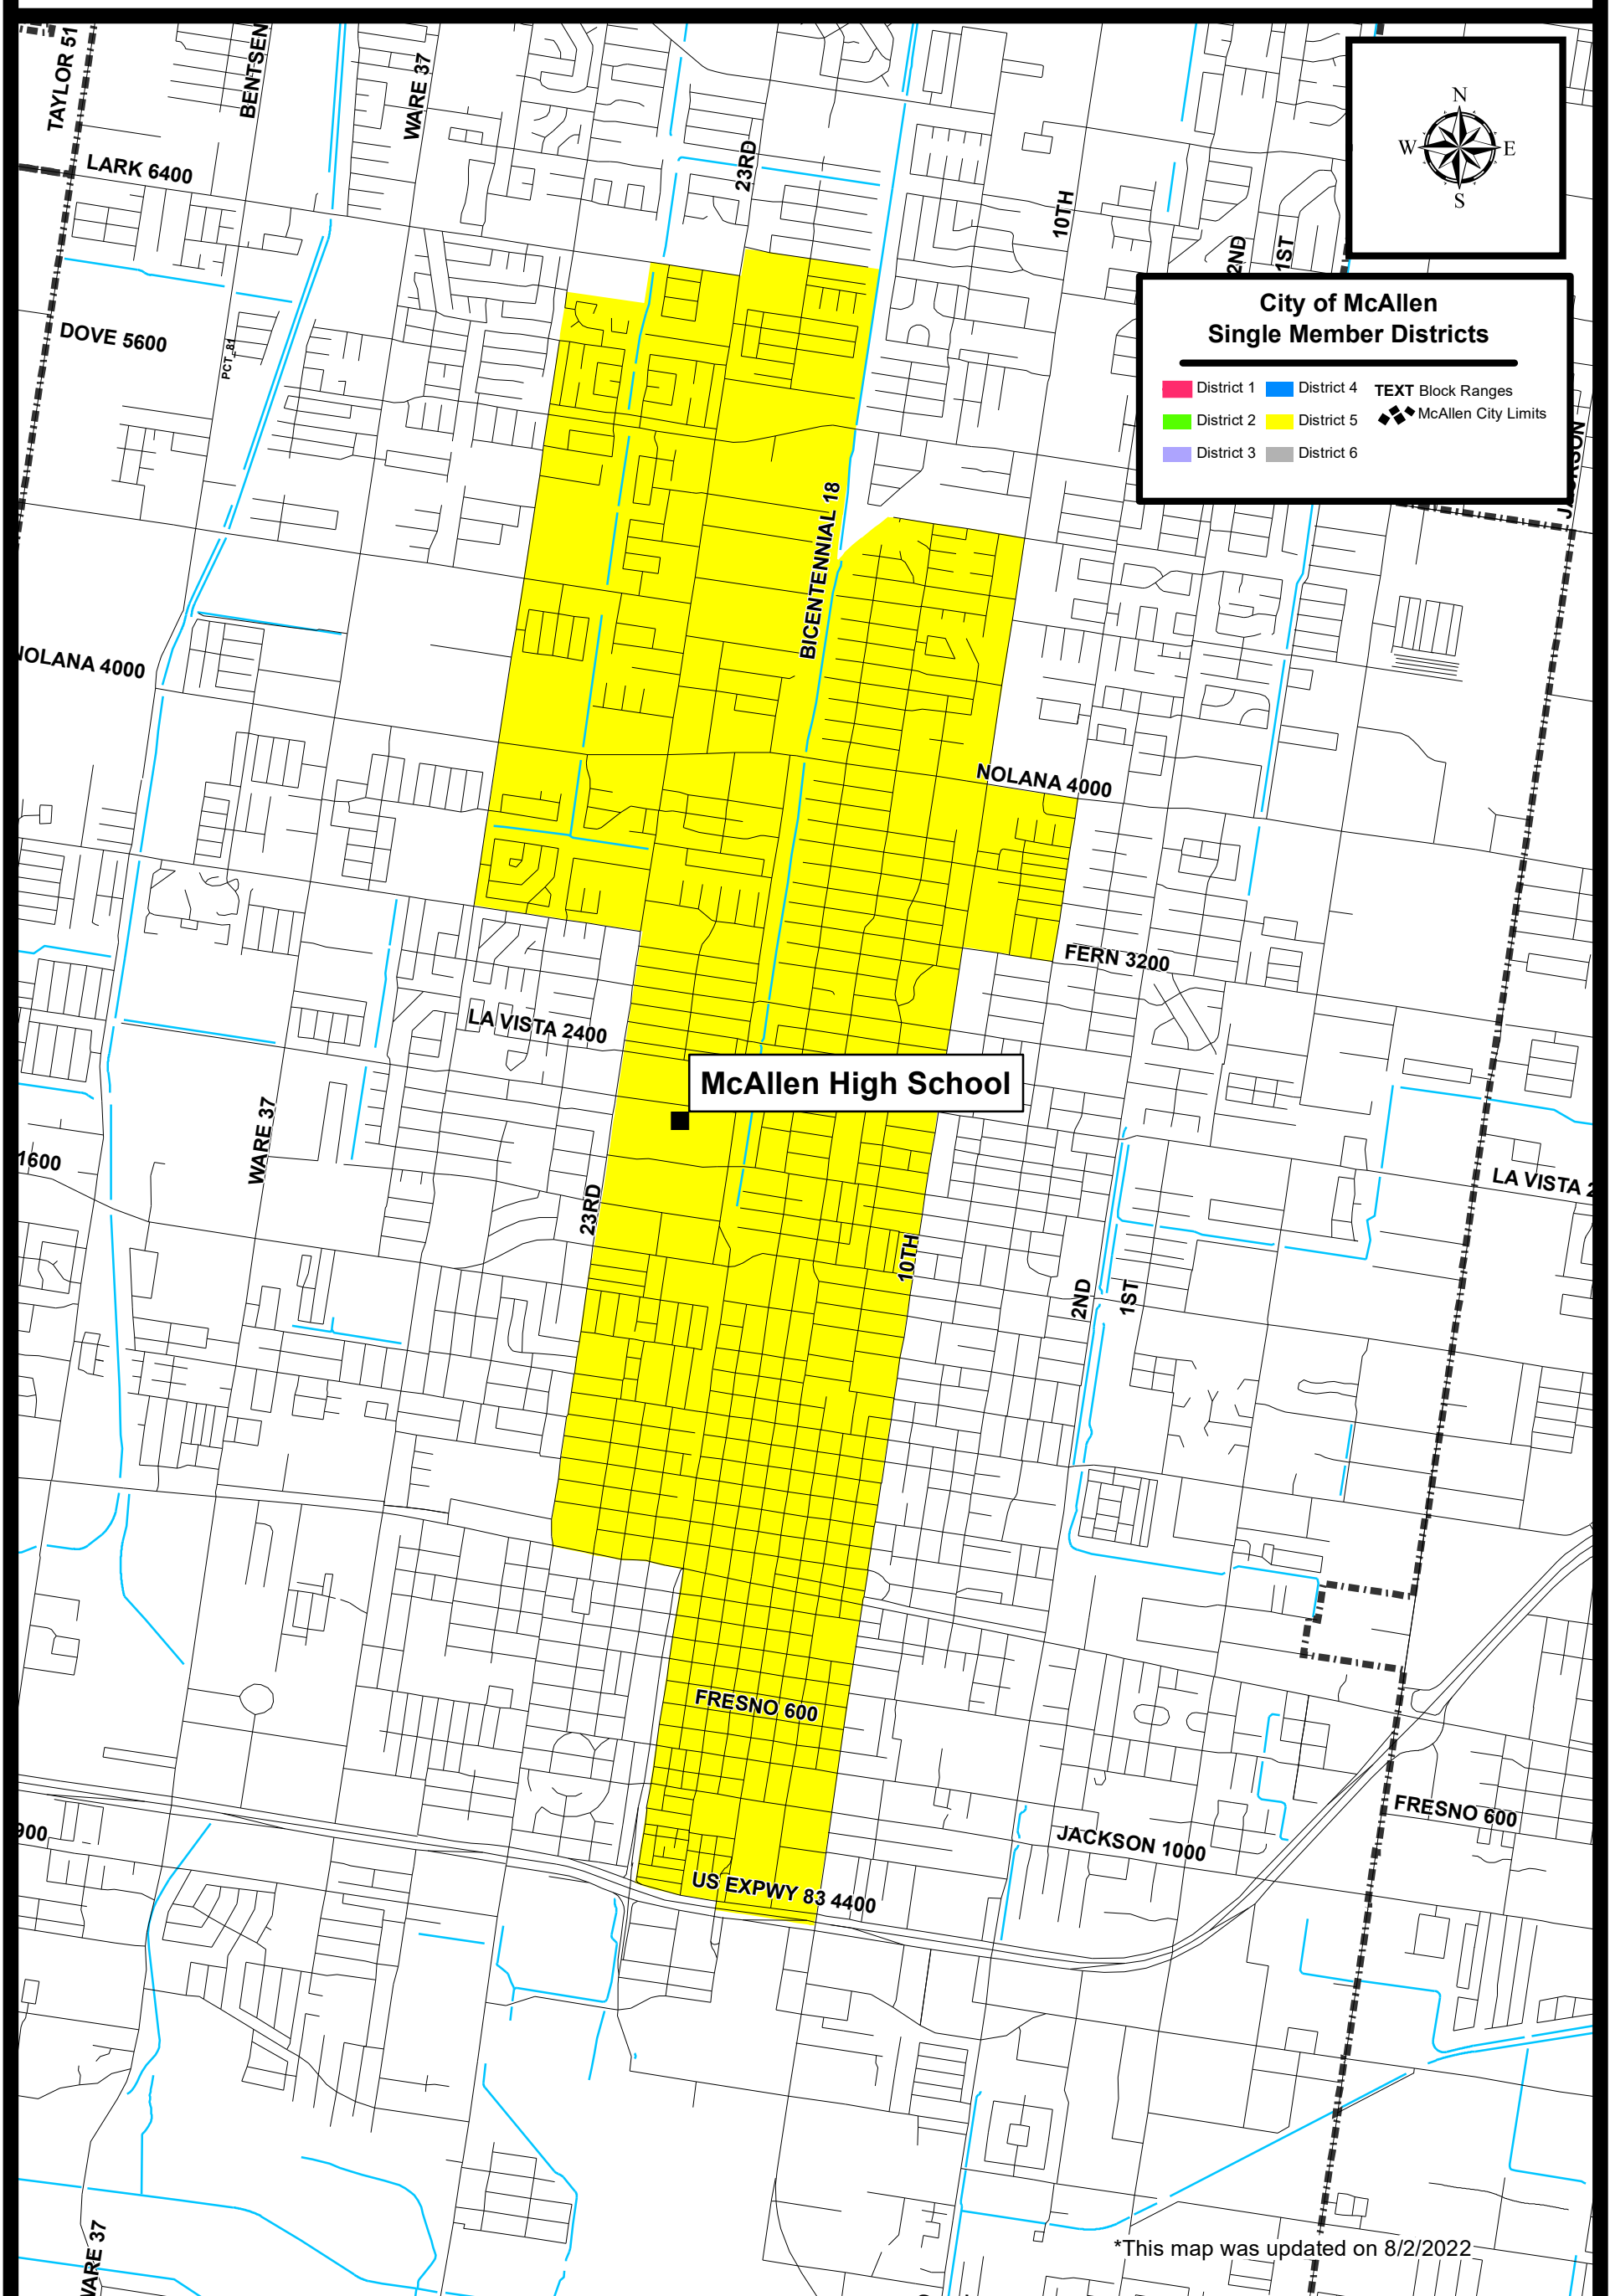

City of McAllen

District 5

*This map was updated on 8/2/2022