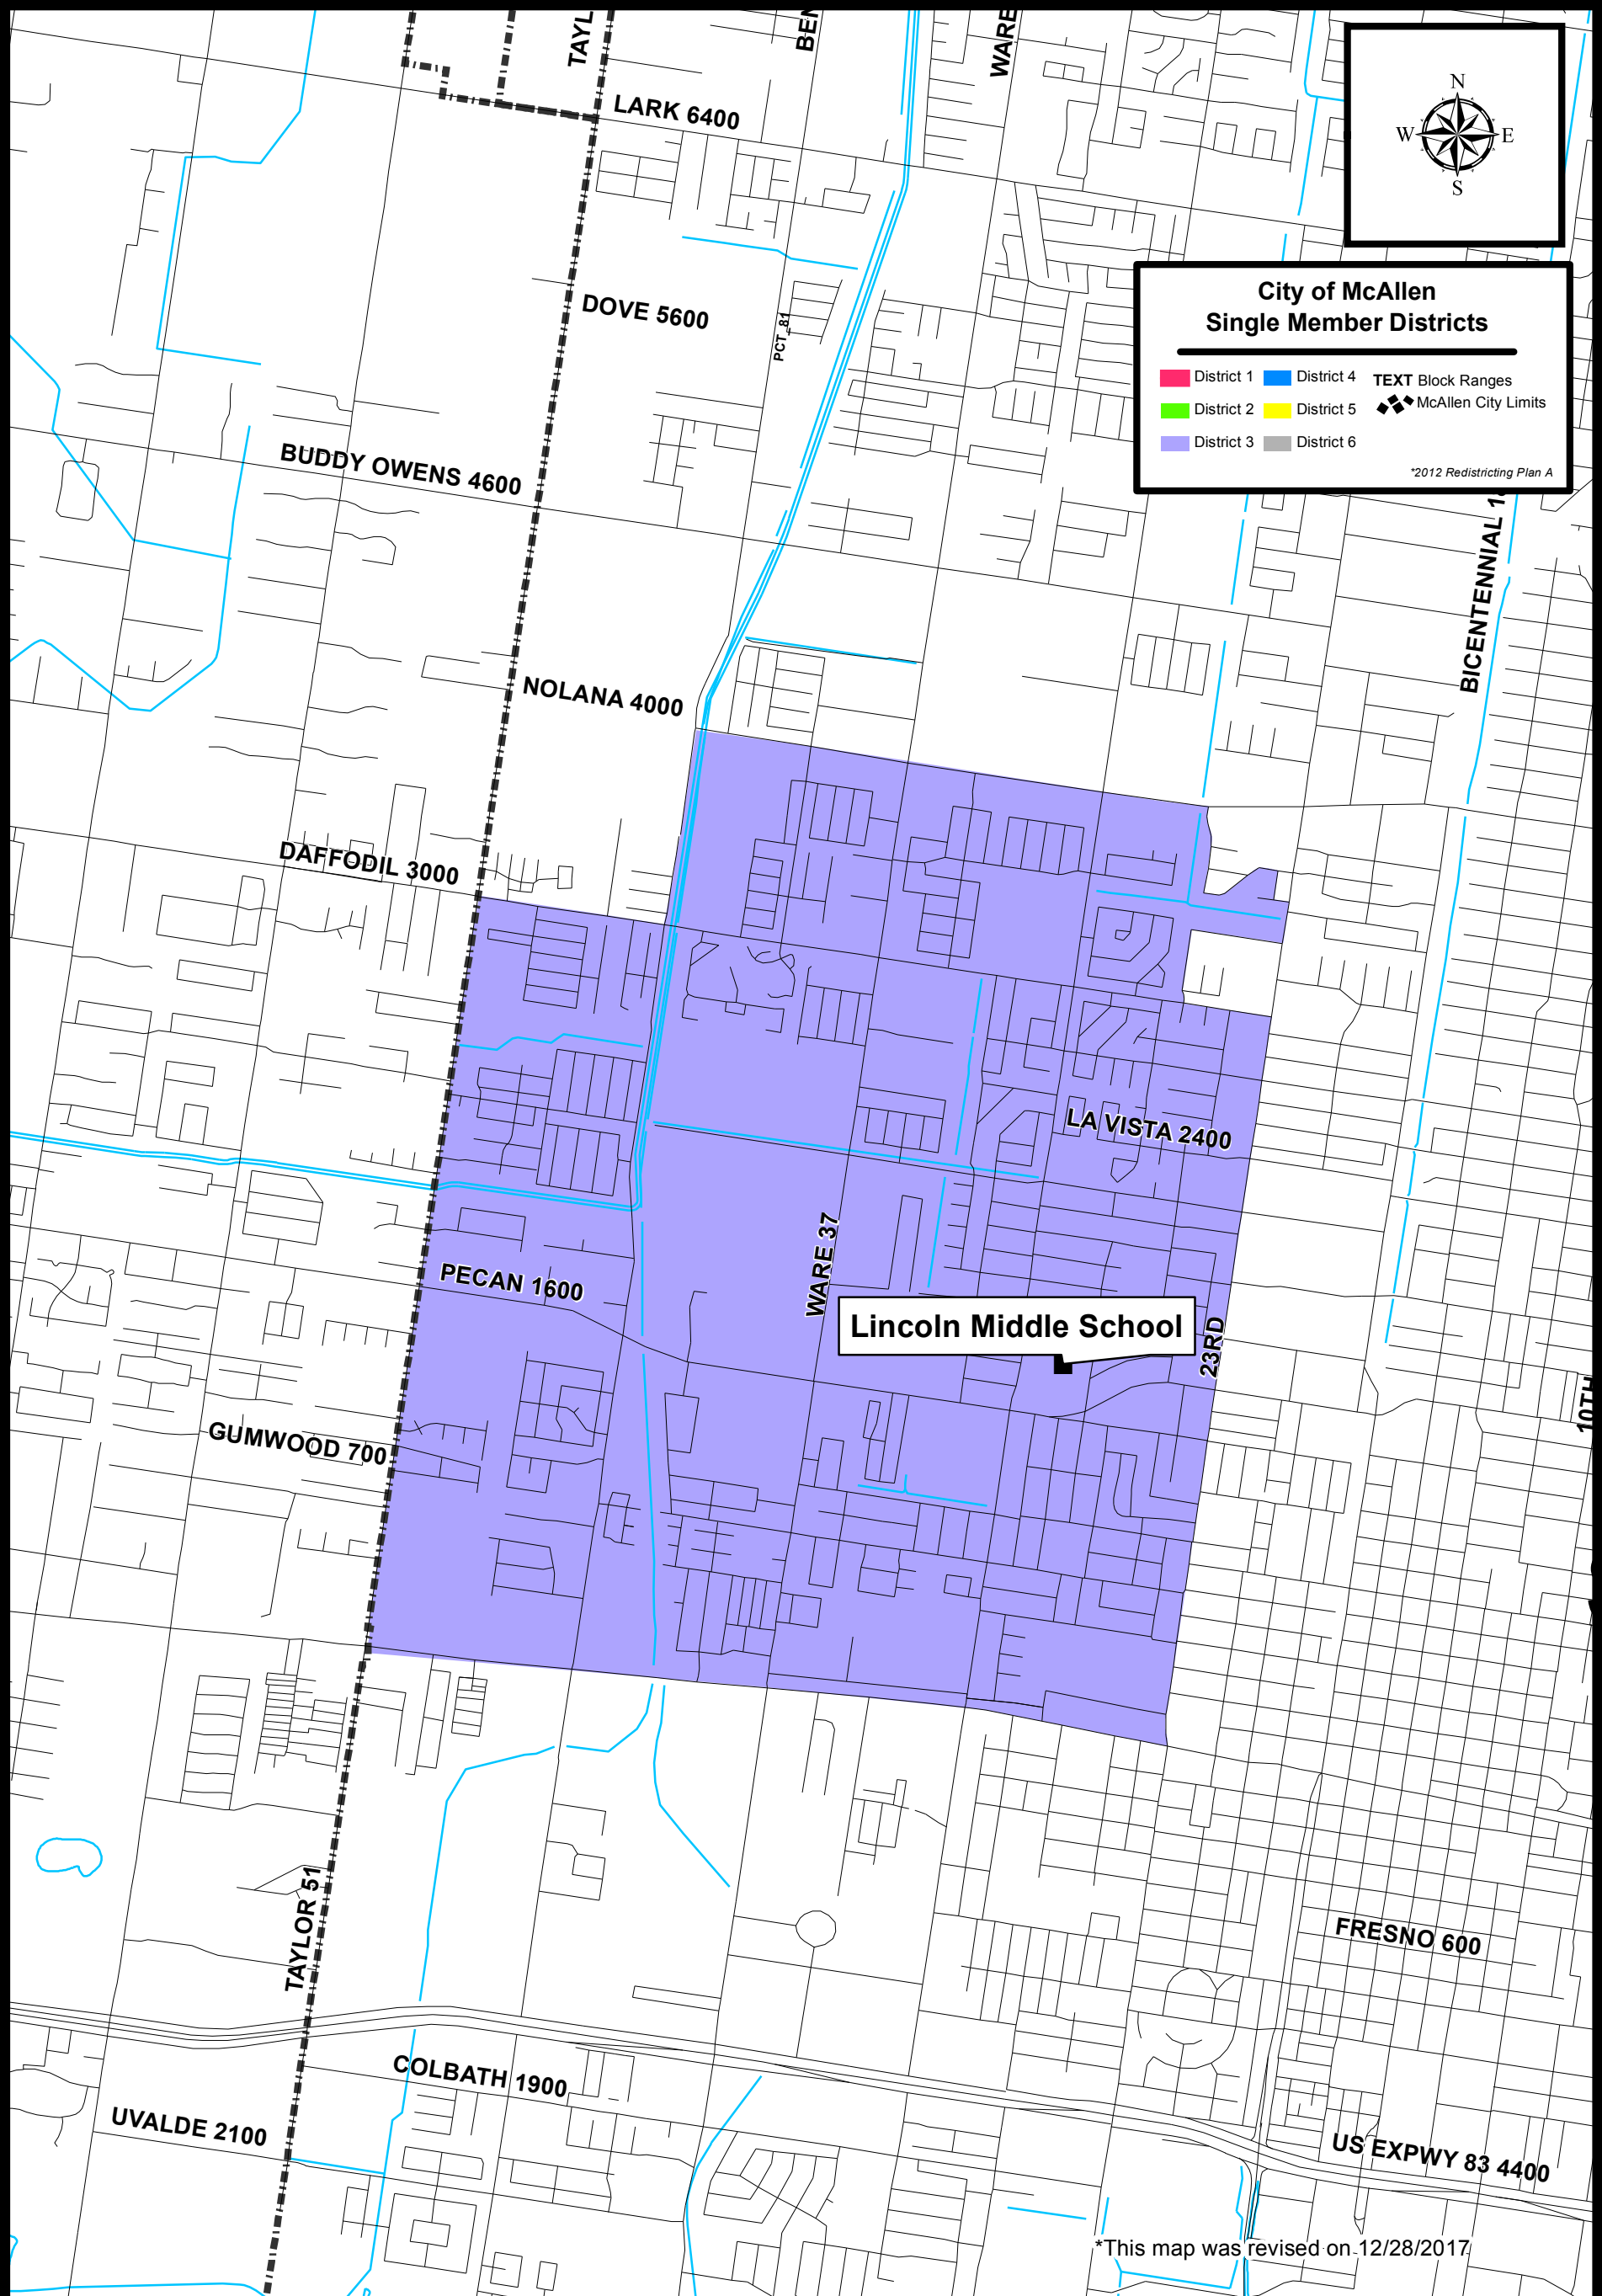

# City of McAllen

## District 3

**City of McAllen  
Single Member Districts**

District 1	District 4	TEXT Block Ranges
District 2	District 5	McAllen City Limits
District 3	District 6	

\*2012 Redistricting Plan A

\*This map was revised on 12/28/2017.