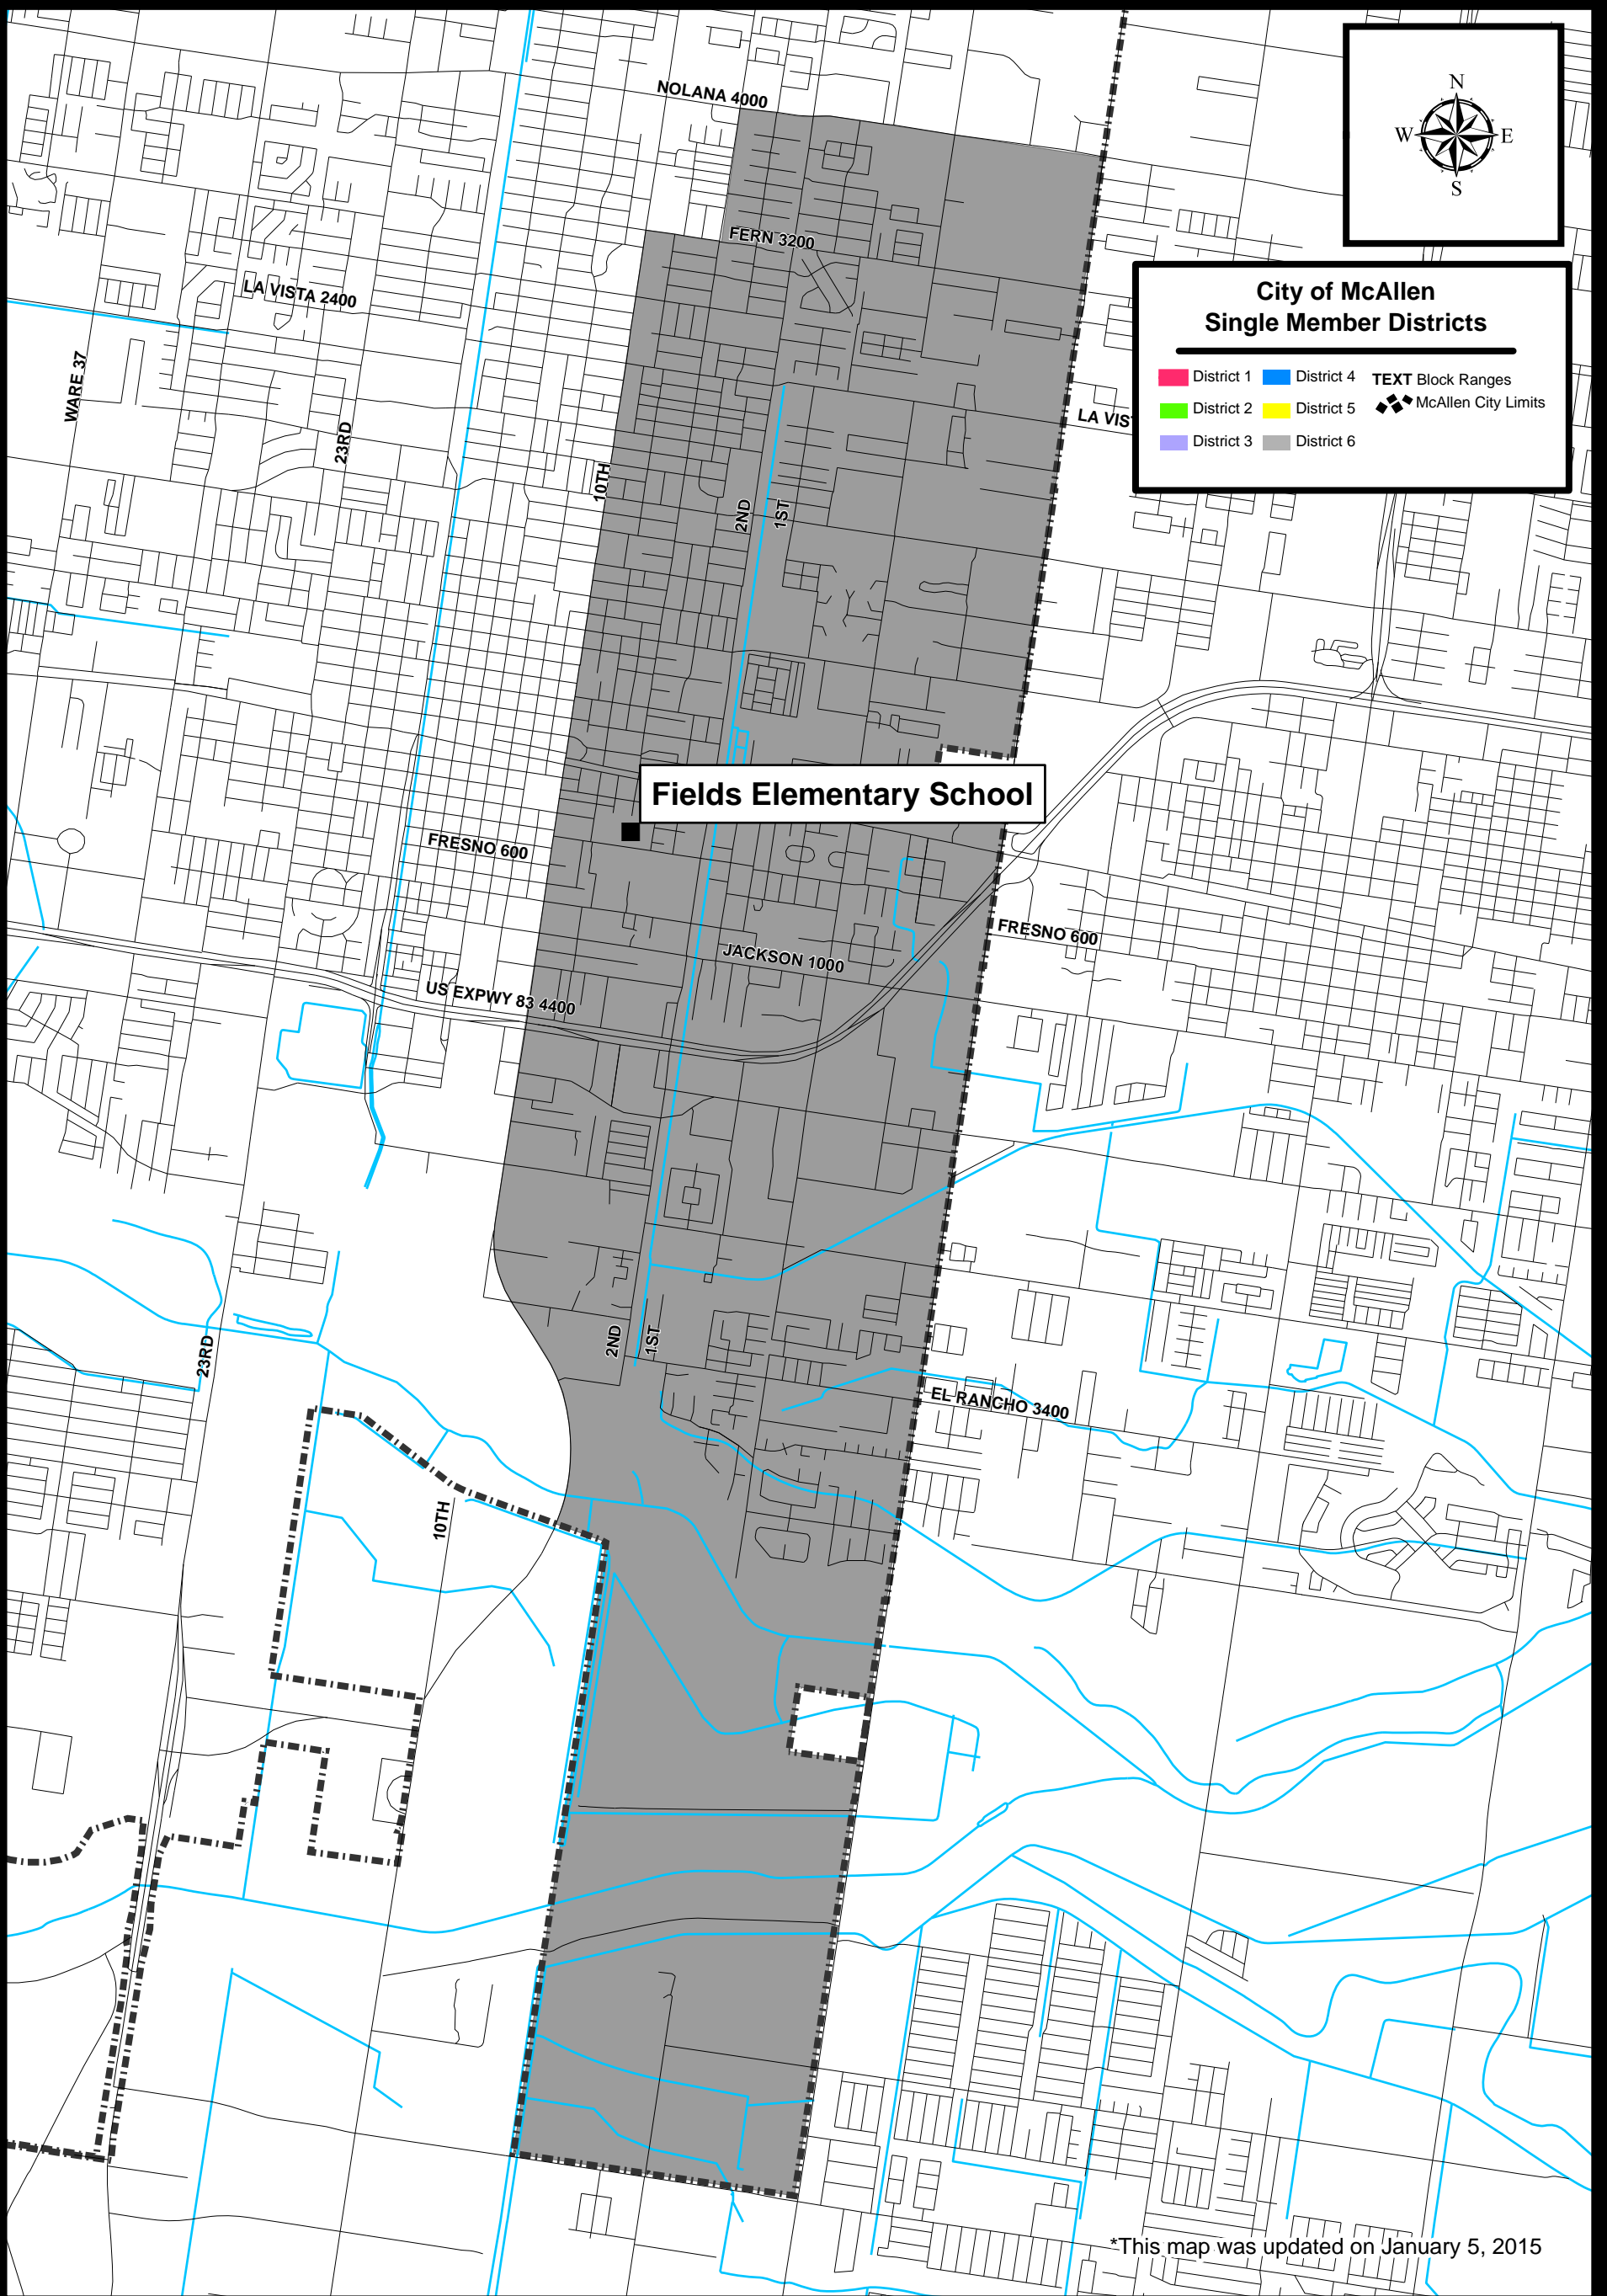

City of McAllen

District 6

*This map was updated on January 5, 2015