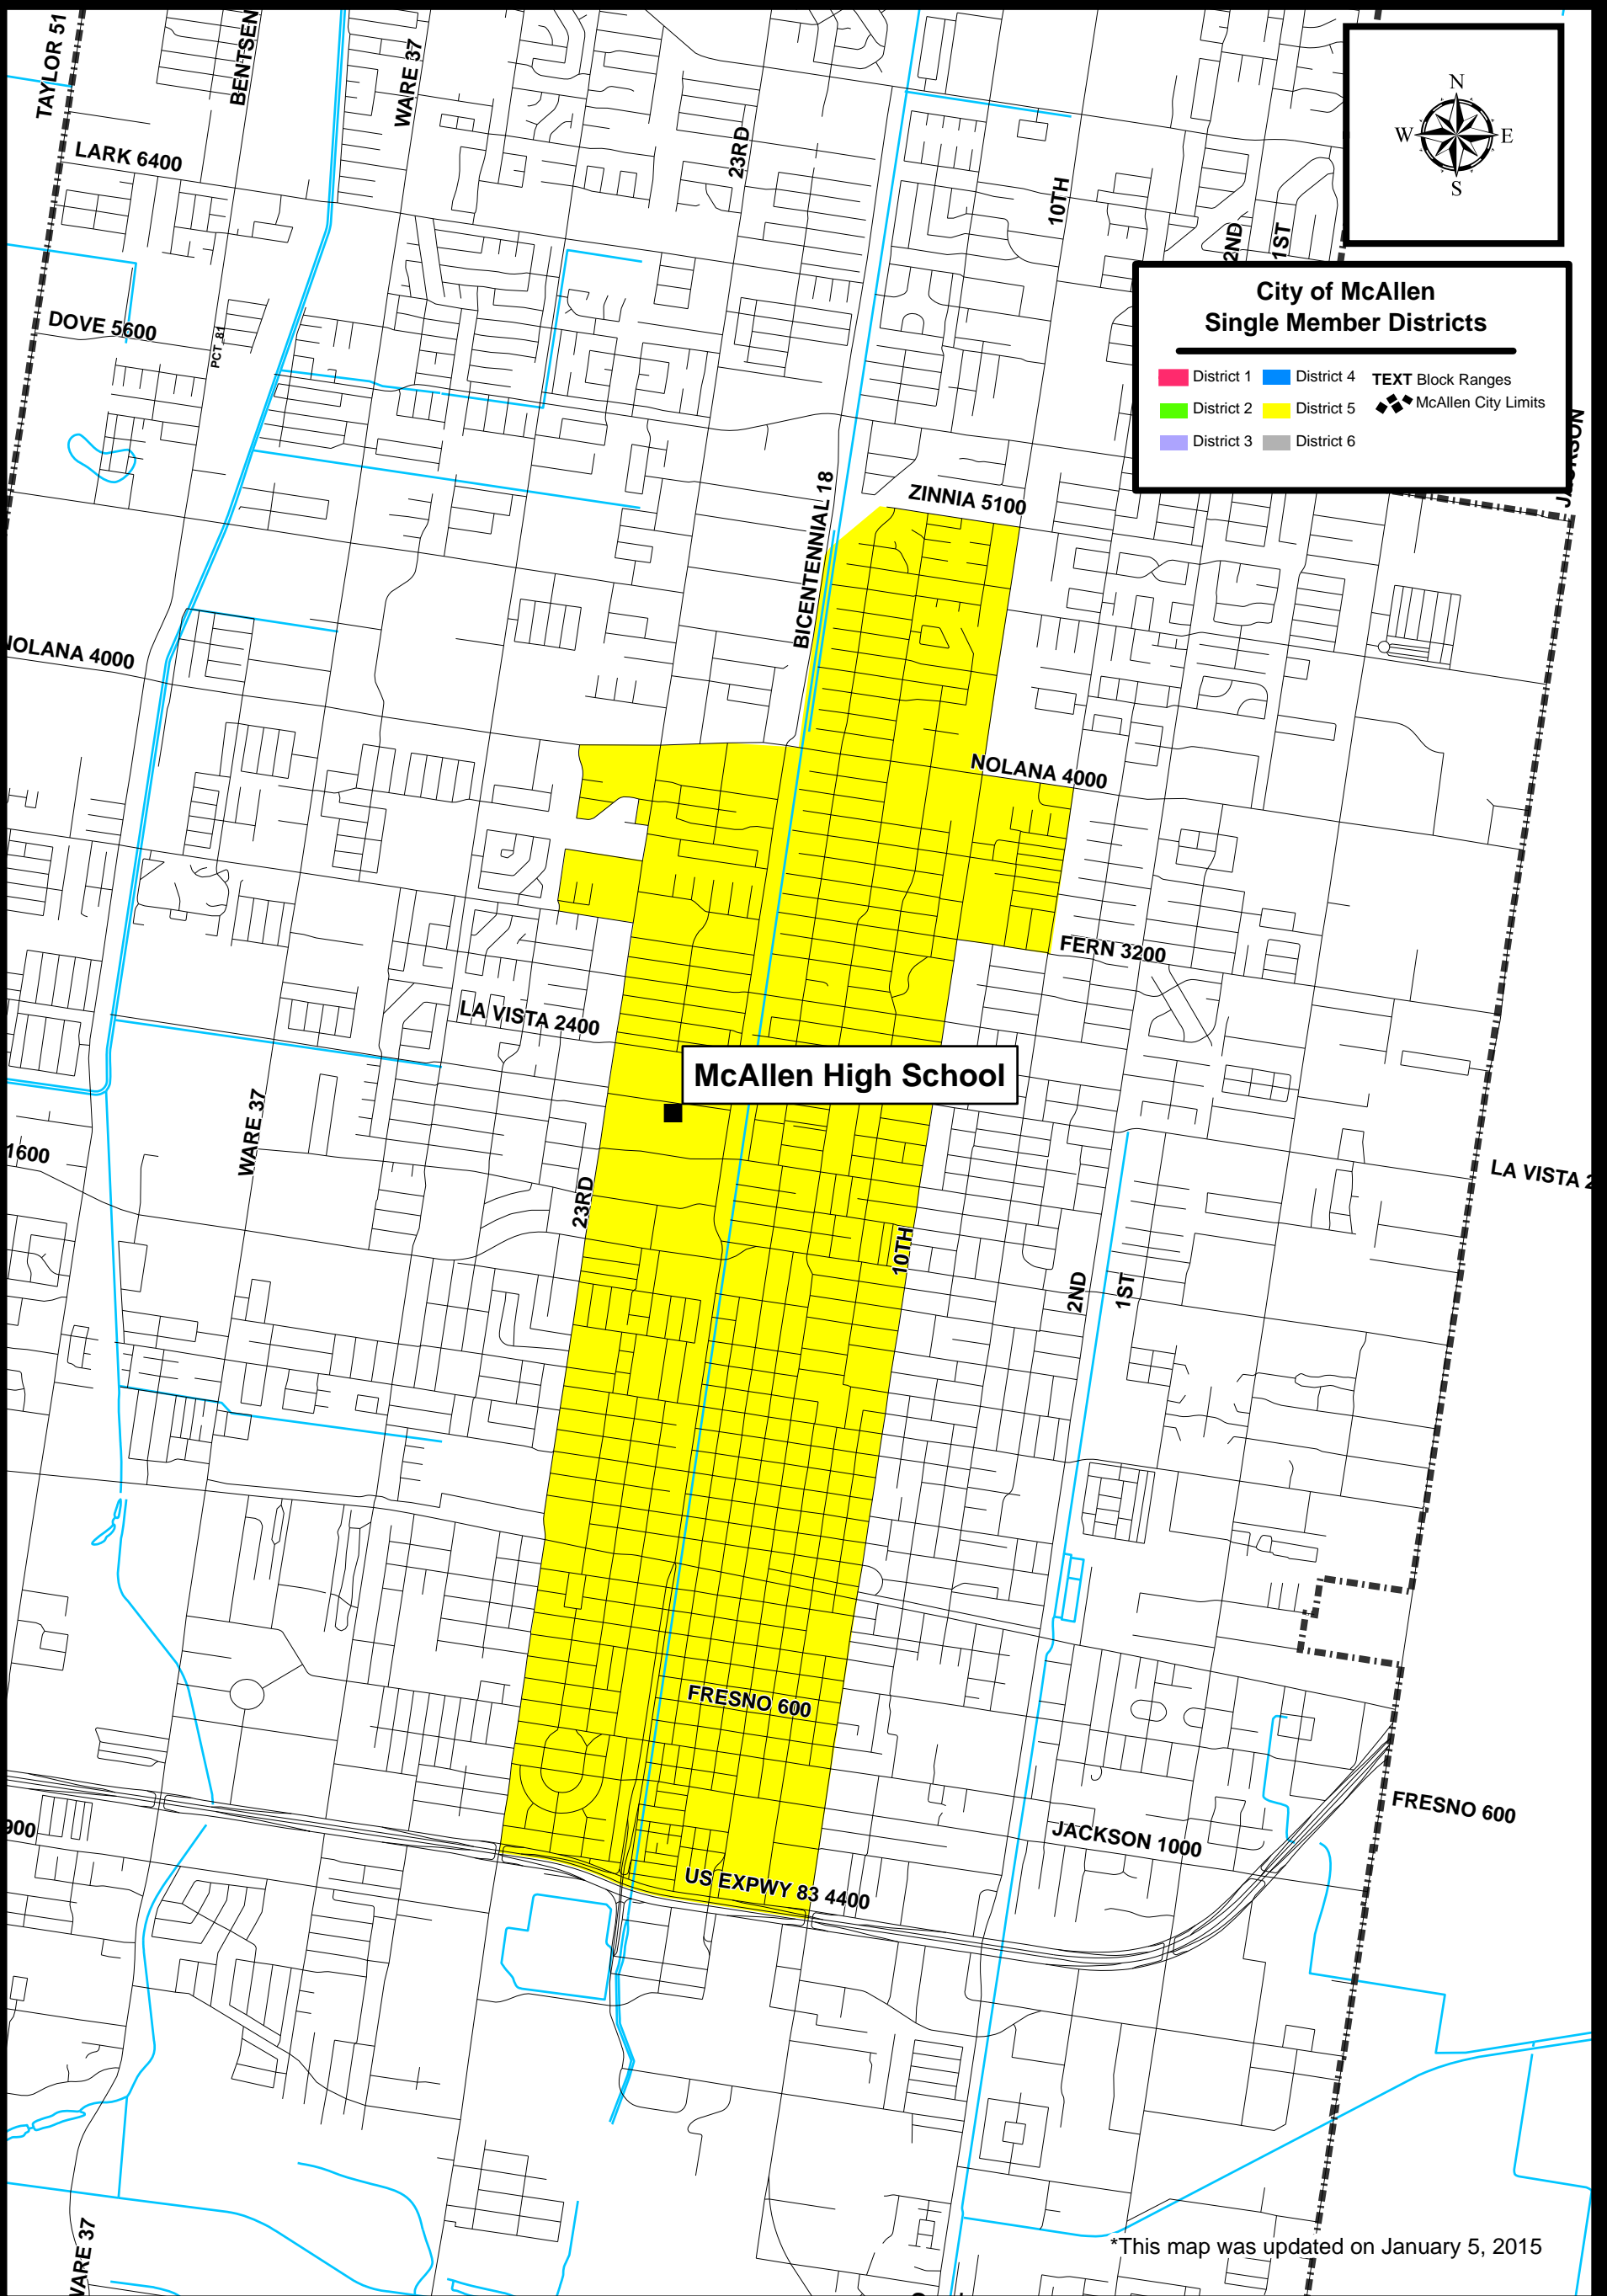

City of McAllen

District 5

*This map was updated on January 5, 2015