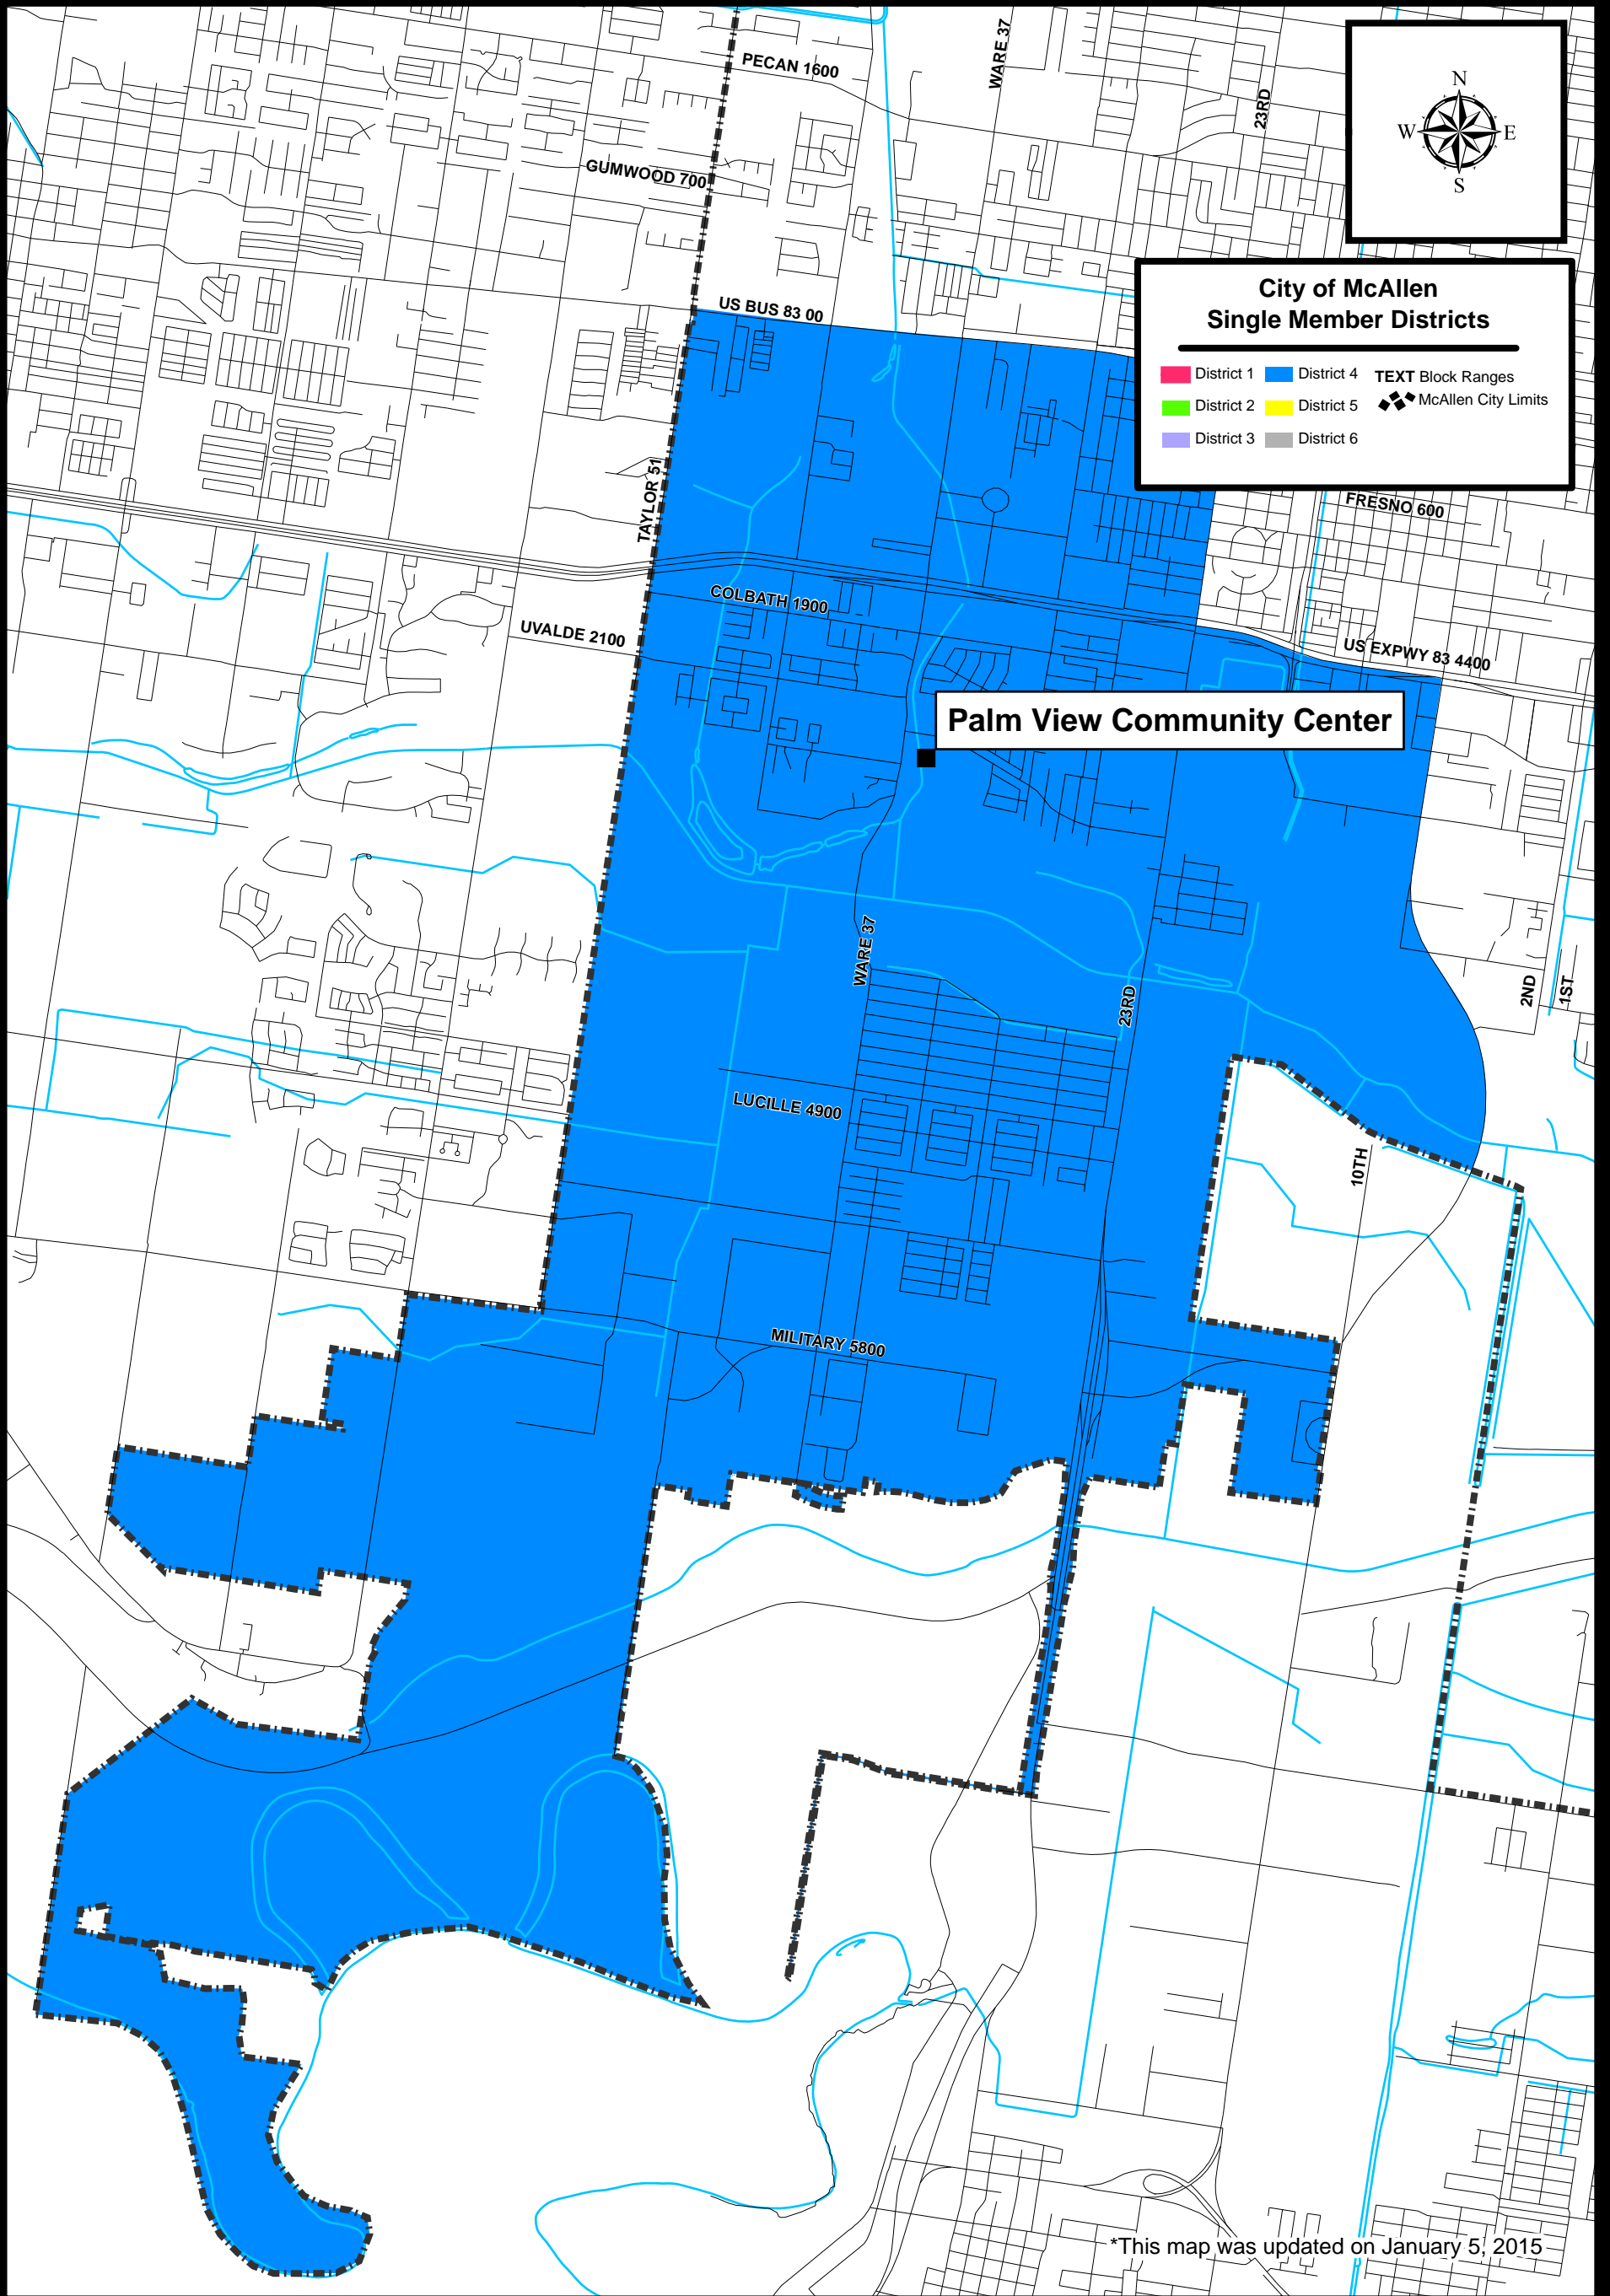

City of McAllen

District 4

*This map was updated on January 5, 2015